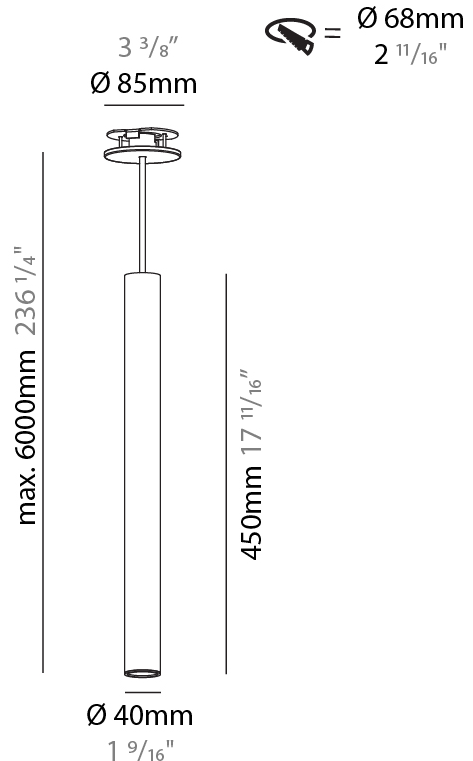

GENERAL

Series: Hangover
Subseries: Hangover Monopoint Recessed Canopy
Brand: Prolicht
Division: Architectural
Mounting Type: Suspension
Mounting Location: Ceiling
Subcategory: Pendant

PHYSICAL

Shape: Cylinder
Diameter (mm): 40
Diameter (in): 1 9/16
Height (mm): 450
Height (in): 17 11/16
Max. Overall Height (mm): 2450
Max. Overall Height (in): 96 7/16
Light Distribution: Downlight
Diffuser: Shine Ring 0-6
Fixture Finish: SSR / BKV / CWI / CRY / HAB / LAG / UFT / ITA / RUA / RUR / MIC / FTG / MYG / TWT / LOD / PUS / FRO / FUP / KIA / POP / BLS / SPG / MEY / GOH / GUM / CHC / COM / ABZ / JAG / OBR / MOS / ROR
Fixture Material: Aluminum
Cable Details: 2000mm / 6000mm Cable in White / Black / Orange / Red
Cut-out Measurements: 68mm / 2 11/16"

ELECTRICAL

Lamp Type: LED (Zhaga Standard)
Input Wattage (W): 10.9
Total Output Wattage (W): 9
Dimming: Non-Dimmable
Driver Included: Yes
Driver Location: Integrated
Driver Type: Constant Current
Driver Class: Class 2
Input Voltage (V): 120
Constant Current (mA): 500
Upon Request: Remote: 0-10Vdc dimming / Phase dimming 120Vac

LED

Number of LEDs: 1
Color Temperature (°K): 2700 / 3000 / 4000
Max. Delivered Lumen (lm): 842
CRI: >90 CRI
Lamp Life (hrs): 50000
Upon Request: ***3500K available in minimum quantities (larger quantities upon request)

OPTICAL

Reflector°: 40 / 50

RATINGS AND CERTIFICATIONS

Certified By: Certified for North American Standards
IP rating: IP20