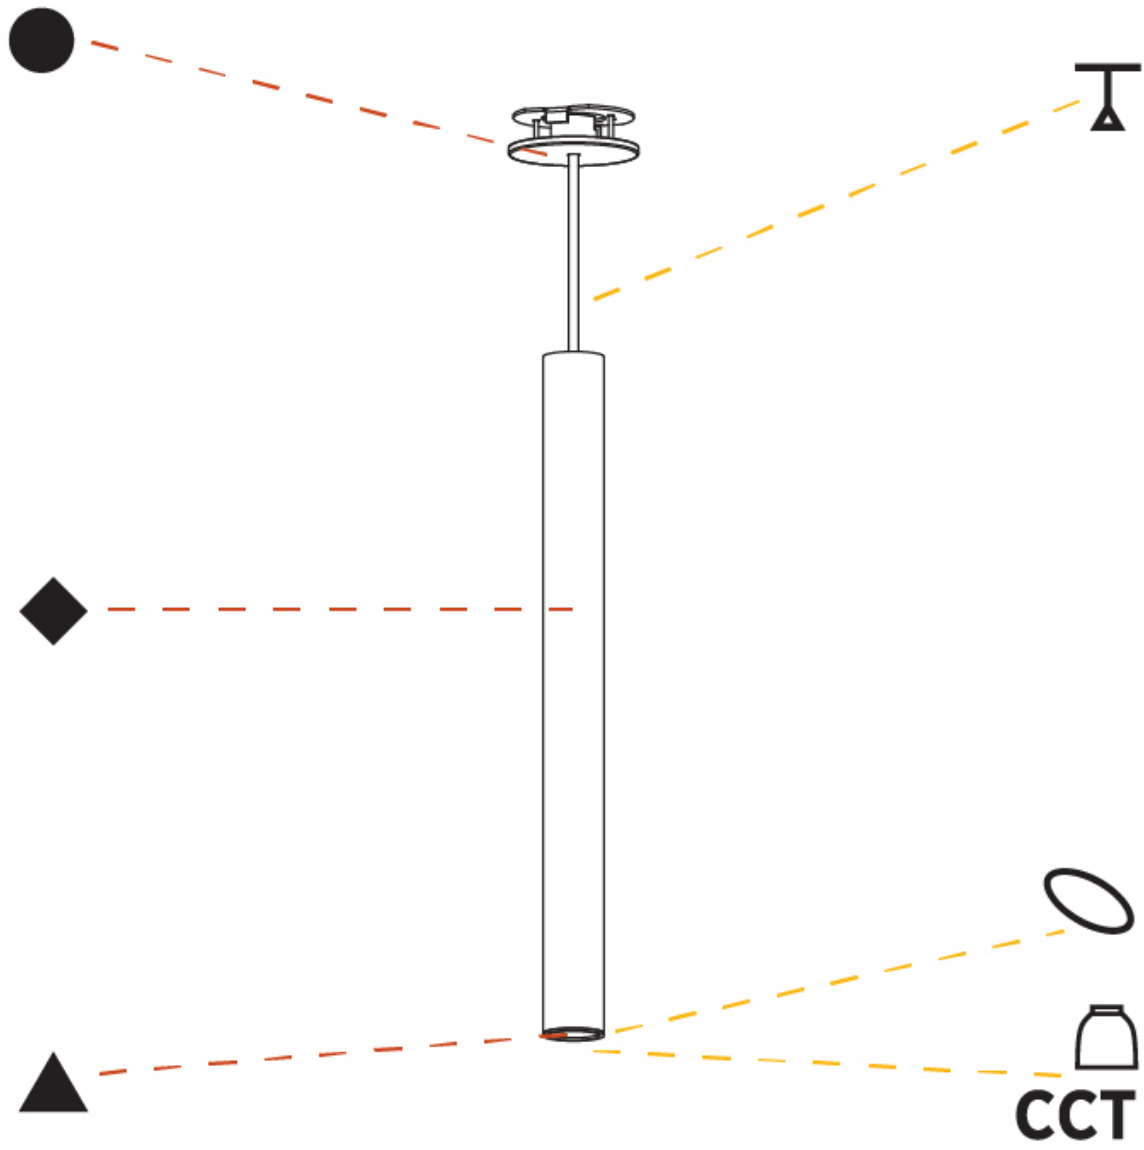

HANGOVER MONOPOINT RECESSED CANOPY SUSPENSION

A300152-

PROJECT
TYPE
SPECIFIER
QUANTITY
DATE

A